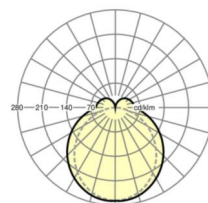

LIGHTING TECHNOLOGY

Placement	LED, Colour rendering/Light colour CRI ≥ 80 / 3000K
Colour tolerance (MacAdam)	3SDCM
Photobiological safety (Luminaire)	RG1
Nominal luminous flux	9490lm
LED service life	50000h L80/B10 (Tq 30°C)
Luminaire luminous efficiency	148lm/W
Beam angle	130° (C0) / 110° (C90)
UGR lat./long.	26.2 / 24.7

MECHANICS

Housing colour	traffic white RAL 9016
Dimensions (LxWxH/DxH)	1531mm x 63mm x 54mm
Weight (net)	2kg
Type of installation	Mounting rail system installation, Light structure

Dimensions

L	1531 mm	Length
B	63 mm	Width
H	54 mm	Height

DEEP-LINK

<https://www.regiolum.de/en/article/19130006090>

Reference	LED 10000lm 830
ηLB	100 %
Φ ↓/↑	84 % / 16 %
UGR lat./long.	26.2 / 24.7